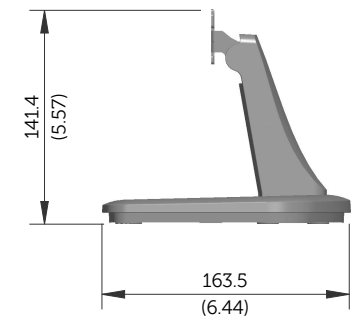

E1913S Outline Dimensions

Norminal Dimensions
Unit:mm(inch)

Back view of Monitor without stand

E1913 Outline Dimensions

Nominal Dimensions
Unit: mm (inch)

Back view of Monitor without stand

E2213 Outline Dimensions

Nominal Dimensions
Unit: mm (inch)

Back view of Monitor without stand