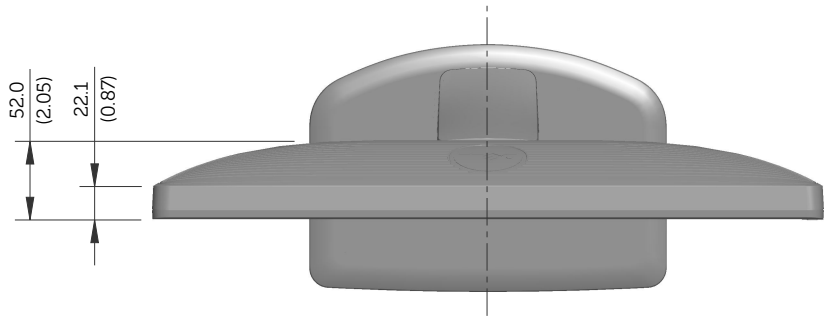

E1913S Outline Dimensions

Norminal Dimensions
Unit:mm(inch)

Back view of Monitor without stand

E1913 Outline Dimensions

Nominal Dimensions
Unit: mm (inch)

Back view of Monitor without stand

E2213 Outline Dimensions

Nominal Dimensions
Unit: mm (inch)

Back view of Monitor without stand