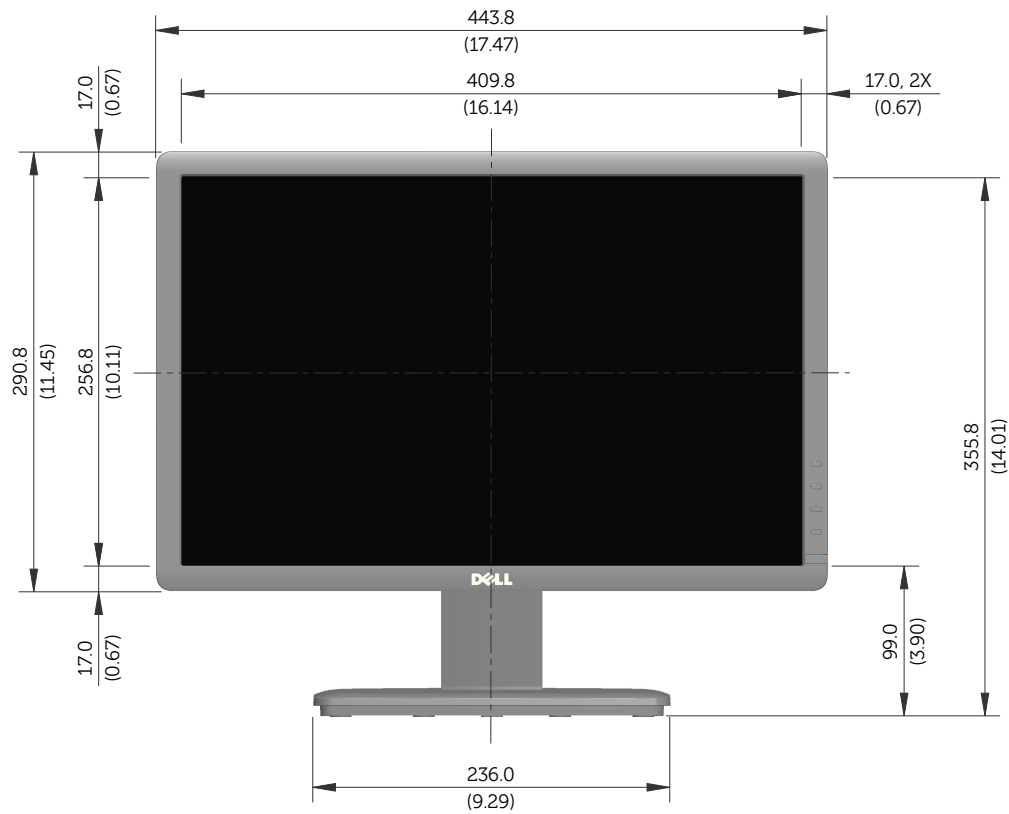

E1913S Outline Dimensions

Norminal Dimensions
Unit:mm(inch)

Back view of Monitor without stand

E1913 Outline Dimensions

Nominal Dimensions
Unit: mm (inch)

Back view of Monitor without stand

E2213 Outline Dimensions

Nominal Dimensions
Unit: mm (inch)

Back view of Monitor without stand