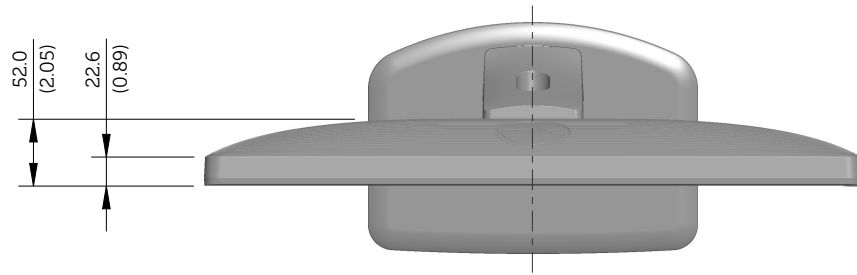

E1913S Outline Dimensions

Norminal Dimensions
Unit:mm(inch)

Back view of Monitor without stand

E1913 Outline Dimensions

Nominal Dimensions
Unit: mm (inch)

Back view of Monitor without stand

E2213 Outline Dimensions

Nominal Dimensions
Unit: mm (inch)

Back view of Monitor without stand