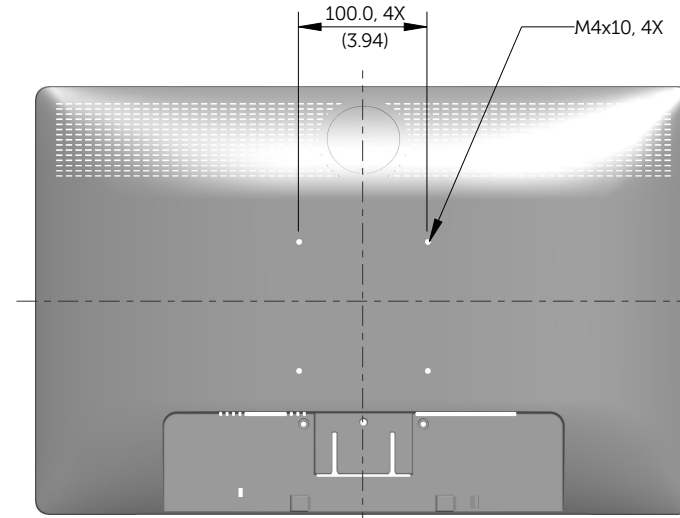

E1913S Outline Dimensions

Norminal Dimensions
Unit:mm(inch)

Back view of Monitor without stand

E1913 Outline Dimensions

Nominal Dimensions
Unit: mm (inch)

Back view of Monitor without stand

E2213 Outline Dimensions

Nominal Dimensions
Unit: mm (inch)

Back view of Monitor without stand