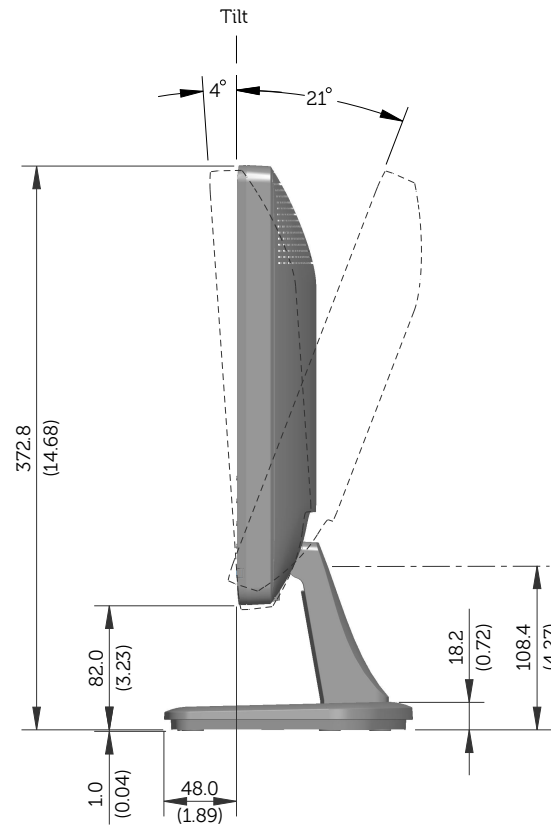

E1913S Outline Dimensions

Norminal Dimensions
Unit:mm(inch)

Back view of Monitor without stand

E1913 Outline Dimensions

Nominal Dimensions
Unit: mm (inch)

Back view of Monitor without stand

E2213 Outline Dimensions

Nominal Dimensions
Unit: mm (inch)

Back view of Monitor without stand